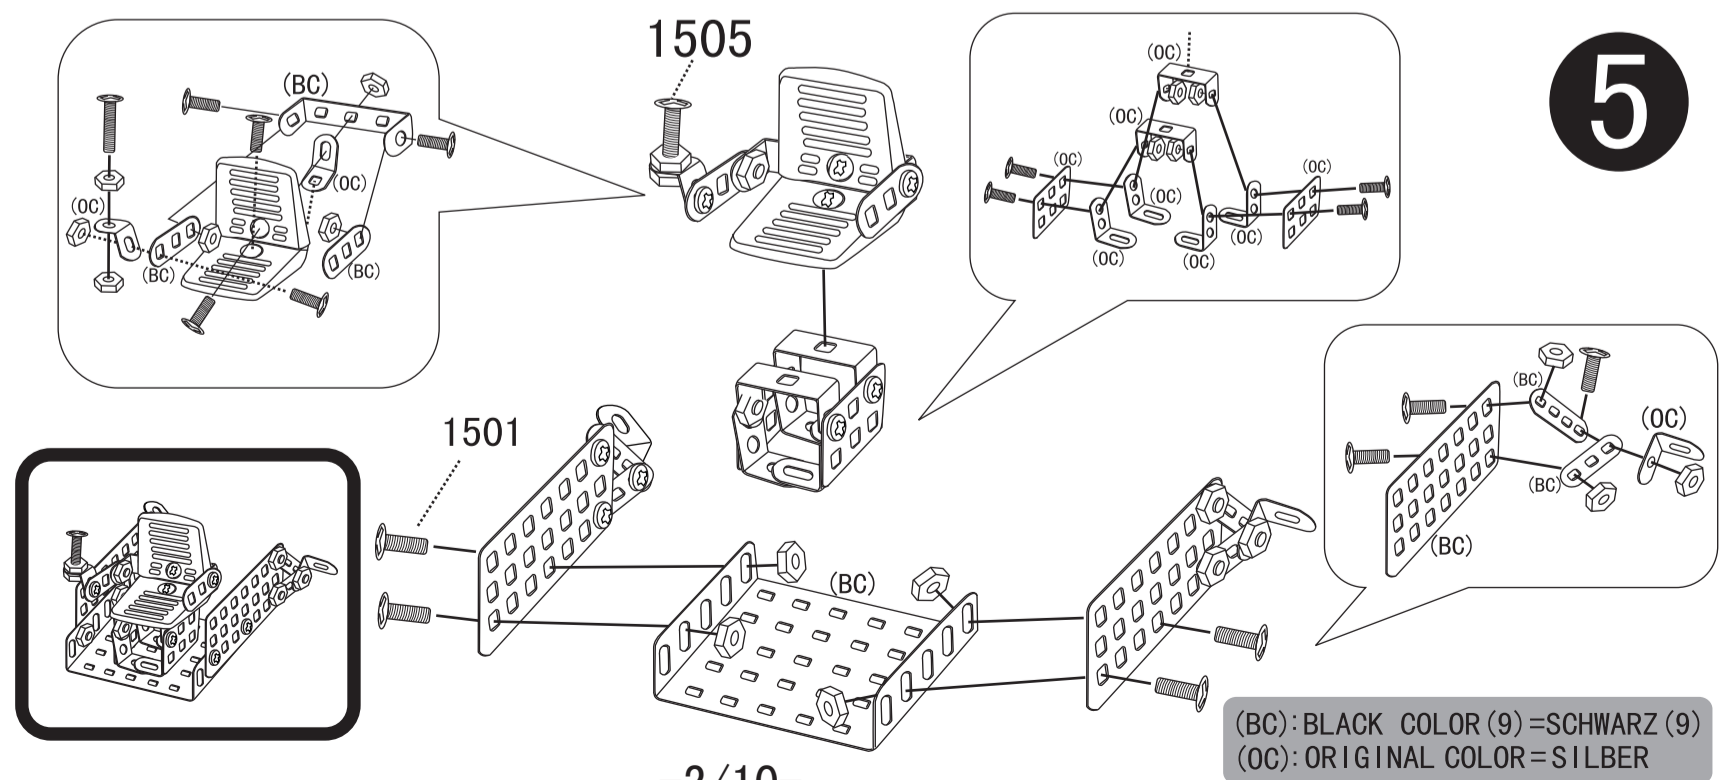

(BC): BLACK COLOR (9) = SCHWARZ (9)
(OC): ORIGINAL COLOR = SILBER

5