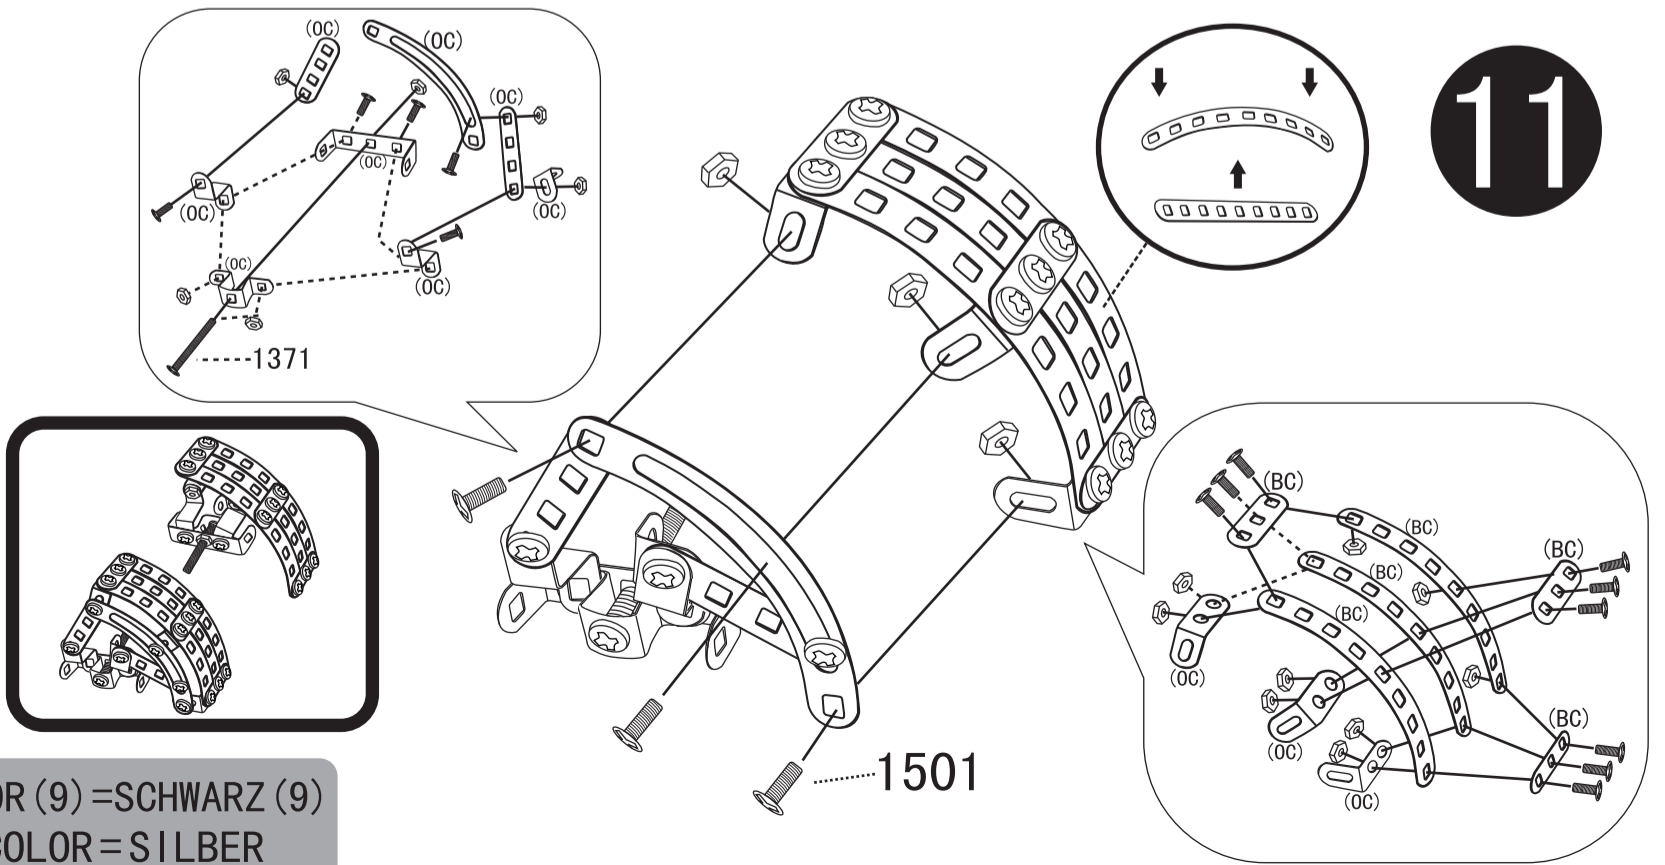

(BC): BLACK COLOR (9) = SCHWARZ (9)
(OC): ORIGINAL COLOR = SILBER